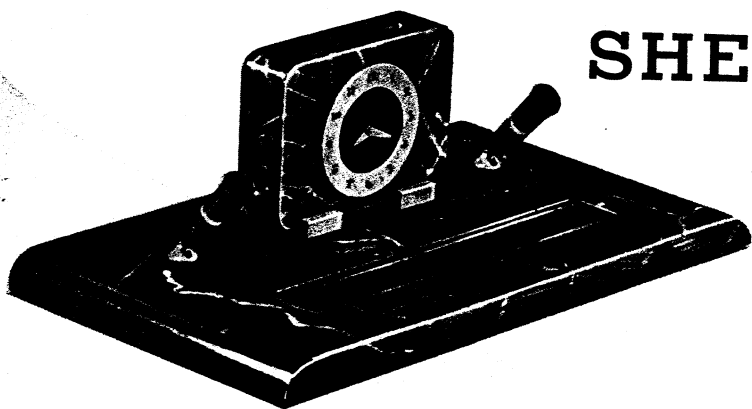

SHEAFFER'S DELUXE

V289 PETJO. Brown Spanish Onyx. Pencil scoop. 8 x 14 inches. Base only with two Brown LIFETIME Pens $50.00.